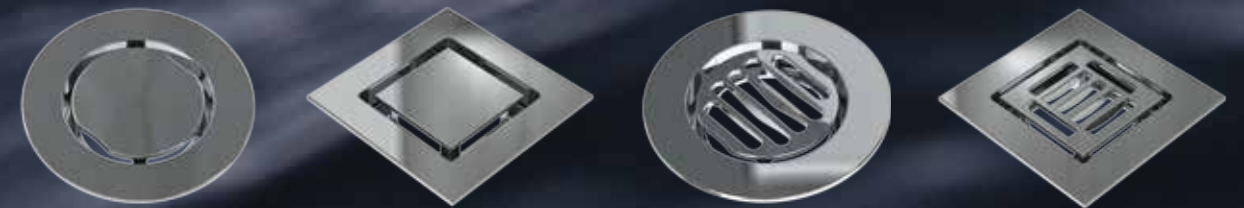

www.brontecollection.ca

Introducing Serenity and Symphony

Serenity

Shower Drain System

Symphony

Shower Drain System

The new Serenity and Symphony System, with its sleek and contemporary styling, will bring balance and harmony to your bathroom environment. Its exceptional quality will provide you with years of dependable use.

Features

- Solid Brass 4" x 4" Square or 4" Round Top, available in most popular Finishes
- Removable Grate for easy cleaning
- Integral/Removable Stainless Steel Hair Catcher*
- Underbodies available in ABS, PVC, Brass or Cast Iron in Straight and Side Discharge configurations
- See Configurator Sheet for Installation and Application information

* Removable Hair Catcher supplied with every Drain.