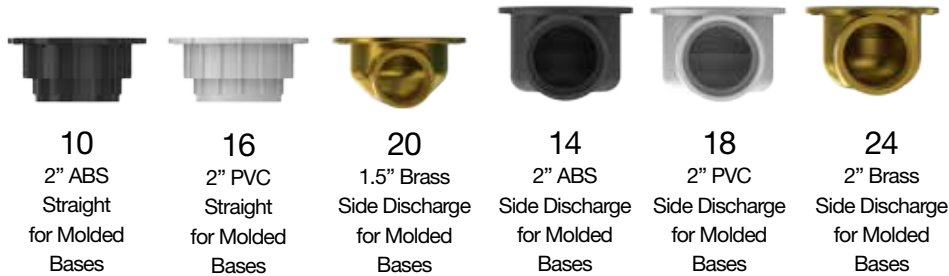

33
Matte
Black

44
White

55
Polished
Nickel

66
Venetian
Bronze

Trim* Part # Configurator - BCS.

BCS.

TRIM TOP SUFFIX
(3 CHAR.)

1

FINISH SUFFIX
(2 CHAR.)

2

*See reverse for Underbody - Sold Separately

1 Underbody Suffix*

For Tile Base (For Top Models 100, 150, 200, 250)

For Molded (preformed) Base (For Top Models 100 & 150 only)

Underbody* Part # Configurator - BCS.

BCS.
 UNDERBODY
 SUFFIX
 (2 CHAR.)

1

*See reverse for Trim Top - Sold Separately