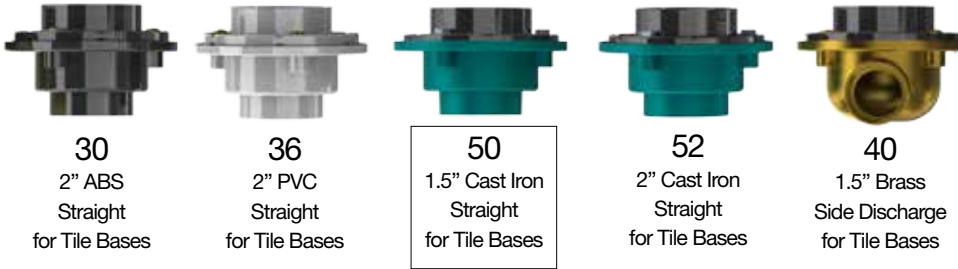

33
Matte
Black

44
White

55
Polished
Nickel

66
Venetian
Bronze

Trim* Part # Configurator - BCS.

BCS.

TRIM TOP SUFFIX
(3 CHAR.)

1

FINISH SUFFIX
(2 CHAR.)

2

*See reverse for Underbody - Sold Separately

1 Underbody Suffix*

For Tile Base (For Top Models 100, 150, 200, 250)

For Molded (preformed) Base (For Top Models 100 & 150 only)

Underbody* Part # Configurator - BCS.

BCS.
 UNDERBODY
 SUFFIX
 (2 CHAR.)

1

*See reverse for Trim Top - Sold Separately