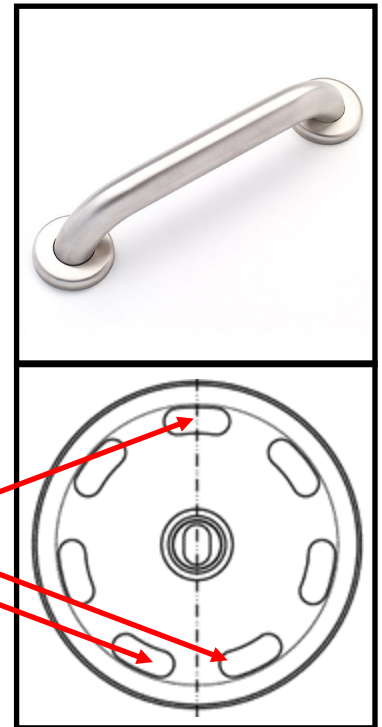

Straight Grab Bar - (Smooth Grip) 1.50" Stainless Steel, Satin Finish

Model #'s

- CLW-12x150-SA - 12 inches long
- CLW-16x150-SA - 16 inches long
- CLW-18x150-SA - 18 inches long
- CLW-24x150-SA - 24 inches long
- CLW-32x150-SA - 32 inches long
- CLW-36x150-SA - 36 inches long
- CLW-42x150-SA - 42 inches long
- CLW-48x150-SA - 48 inches long

Hole pattern
allows for 3
screws securely
into the stud

Meets ADA requirements. Stainless steel quality provides outstanding sanitary and damage-resistant properties often used in public institutional, and residential applications.

- ADA Compliant 
- 18 Gauge
- 304 stainless steel - no rust
- Finish: Satin
- Dimensions
 - Tube outside diameter 1.50"
 - Length: Available in sizes from 12" - 48"
- Includes (2) LiveSafe Stud Mount Flanges designed to securely mount 3 screws per stud