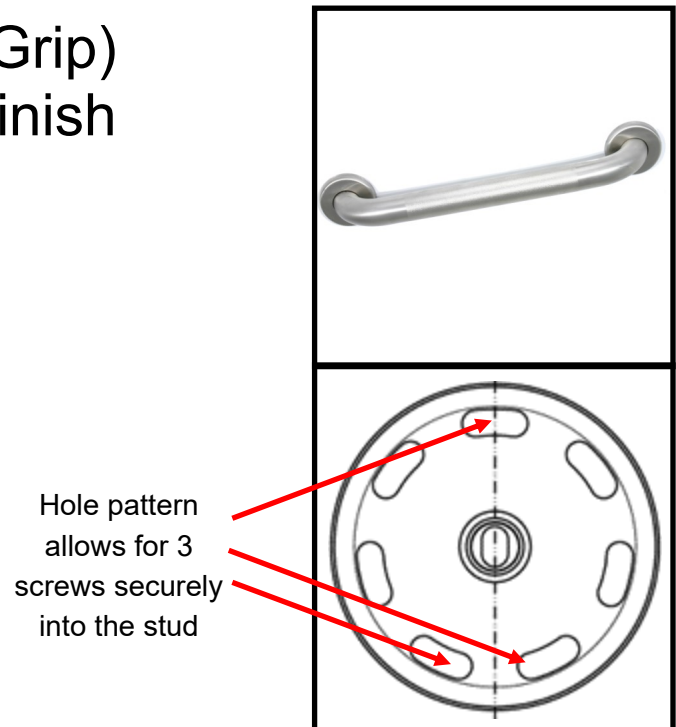

## Straight Grab Bar - (Peened Grip) 1.50" Stainless Steel, Satin Finish

### Model #'s

- CLW-12x150-PN - 12 inches long
- CLW-16x150-PN - 16 inches long
- CLW-18x150-PN - 18 inches long
- CLW-24x150-PN - 24 inches long
- CLW-32x150-PN - 32 inches long
- CLW-36x150-PN - 36 inches long
- CLW-42x150-PN - 42 inches long
- CLW-48x150-PN - 48 inches long

Meets ADA requirements. Stainless steel quality provides outstanding sanitary and damage-resistant properties often used in public institutional, and residential applications.

- ADA Compliant 
- 18 Gauge
- 304 stainless steel - no rust
- Finish: Satin
- Dimensions
  - Tube outside diameter 1.50"
  - Length: Available in sizes from 12" - 48"
- Includes (2) LiveSafe Stud Mount Flanges designed to securely mount 3 screws per stud