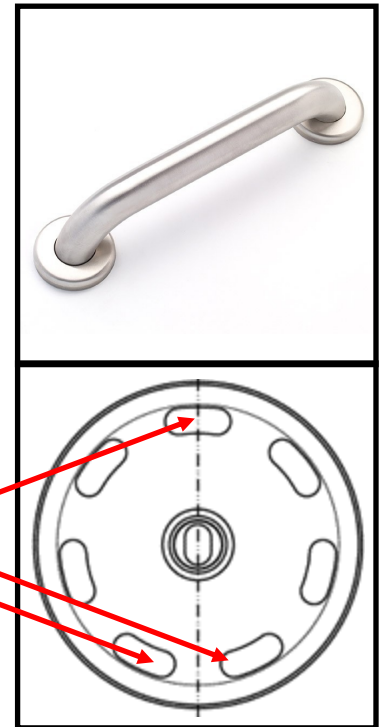

Straight Grab Bar - (Smooth Grip) 1.25" Stainless Steel, Satin Finish

Model #'s

- CLW-12x125-SA - 12 inches long
- CLW-16x125-SA - 16 inches long
- CLW-18x125-SA - 18 inches long
- CLW-24x125-SA - 24 inches long
- CLW-32x125-SA - 32 inches long
- CLW-36x125-SA - 36 inches long
- CLW-42x125-SA - 42 inches long
- CLW-48x125-SA - 48 inches long

Hole pattern
allows for 3
screws securely
into the stud

Meets ADA requirements. Stainless steel quality provides outstanding sanitary and damage-resistant properties often used in public institutional, and residential applications.

- ADA Compliant 
- 18 Gauge
- 304 stainless steel - no rust
- Finish: Satin
- Dimensions
 - Tube outside diameter 1.25"
 - Length: Available in sizes from 12" - 48"
- Includes (2) LiveSafe Stud Mount Flanges designed to securely mount 3 screws per stud