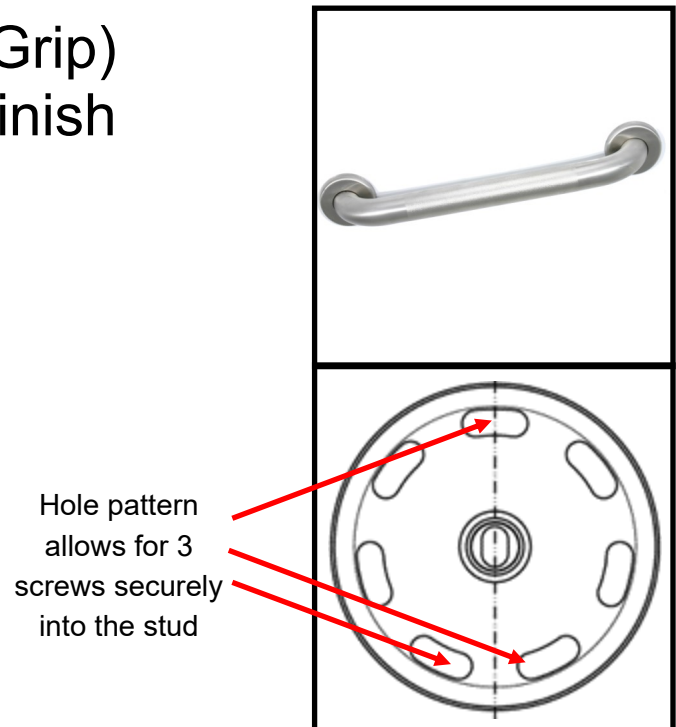

Straight Grab Bar - (Peened Grip) 1.25" Stainless Steel, Satin Finish

Model #'s

- CLW-12x125-PN - 12 inches long
- CLW-16x125-PN - 16 inches long
- CLW-18x125-PN - 18 inches long
- CLW-24x125-PN - 24 inches long
- CLW-32x125-PN - 32 inches long
- CLW-36x125-PN - 36 inches long
- CLW-42x125-PN - 42 inches long
- CLW-48x125-PN - 48 inches long

Meets ADA requirements. Stainless steel quality provides outstanding sanitary and damage-resistant properties often used in public institutional, and residential applications.

- ADA Compliant 
- 18 Gauge
- 304 stainless steel - no rust
- Finish: Satin
- Dimensions
 - Tube outside diameter 1.25"
 - Length: Available in sizes from 12" - 48"
- Includes (2) LiveSafe Stud Mount Flanges designed to securely mount 3 screws per stud